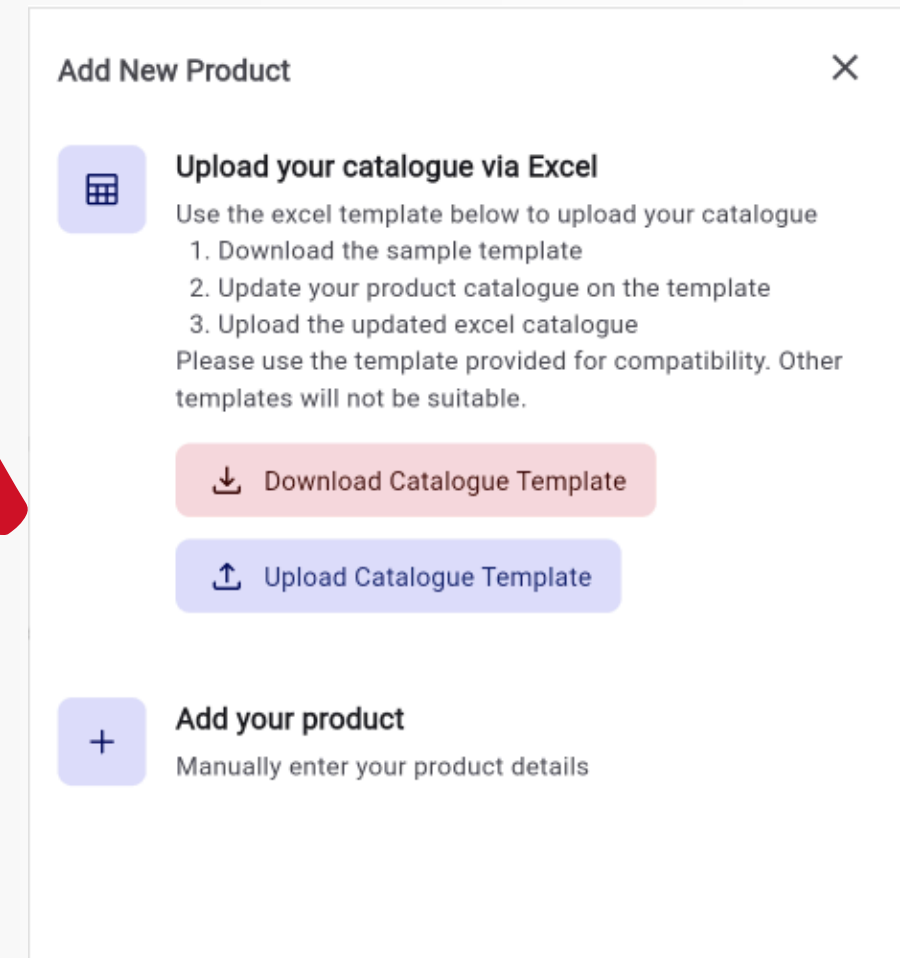

点击 Proxtera 开始列出您的产品

步骤 13: 填写卖家简介

Proxtera Seller App

Complete your business profile to access all our services and update your catalogue! [Go to Business Profile](#)

Dashboard

- Business Profile**
Manage your storefront and business details
- Catalogue**
Add products to the global marketplace
- Manage Orders**
Review, accept or reject purchase orders and issue invoices
- Enquiries**
View messages and quotation requests from buyers
- Connect to payment provider**
Receive and make payments

点击业务简介，完成卖家入驻的其余步骤

Proxtera

完善卖家业务简介的额外数据字段

- 店铺名称（如果与公司法定名称不同）
- 店铺描述
- 店铺徽标
- 店铺地址
- 证书和执照（如适用）

步骤 14: 添加目录

添加单个产品
或批量上传

上传产品后，您可以编辑或删除产品

Proxtera