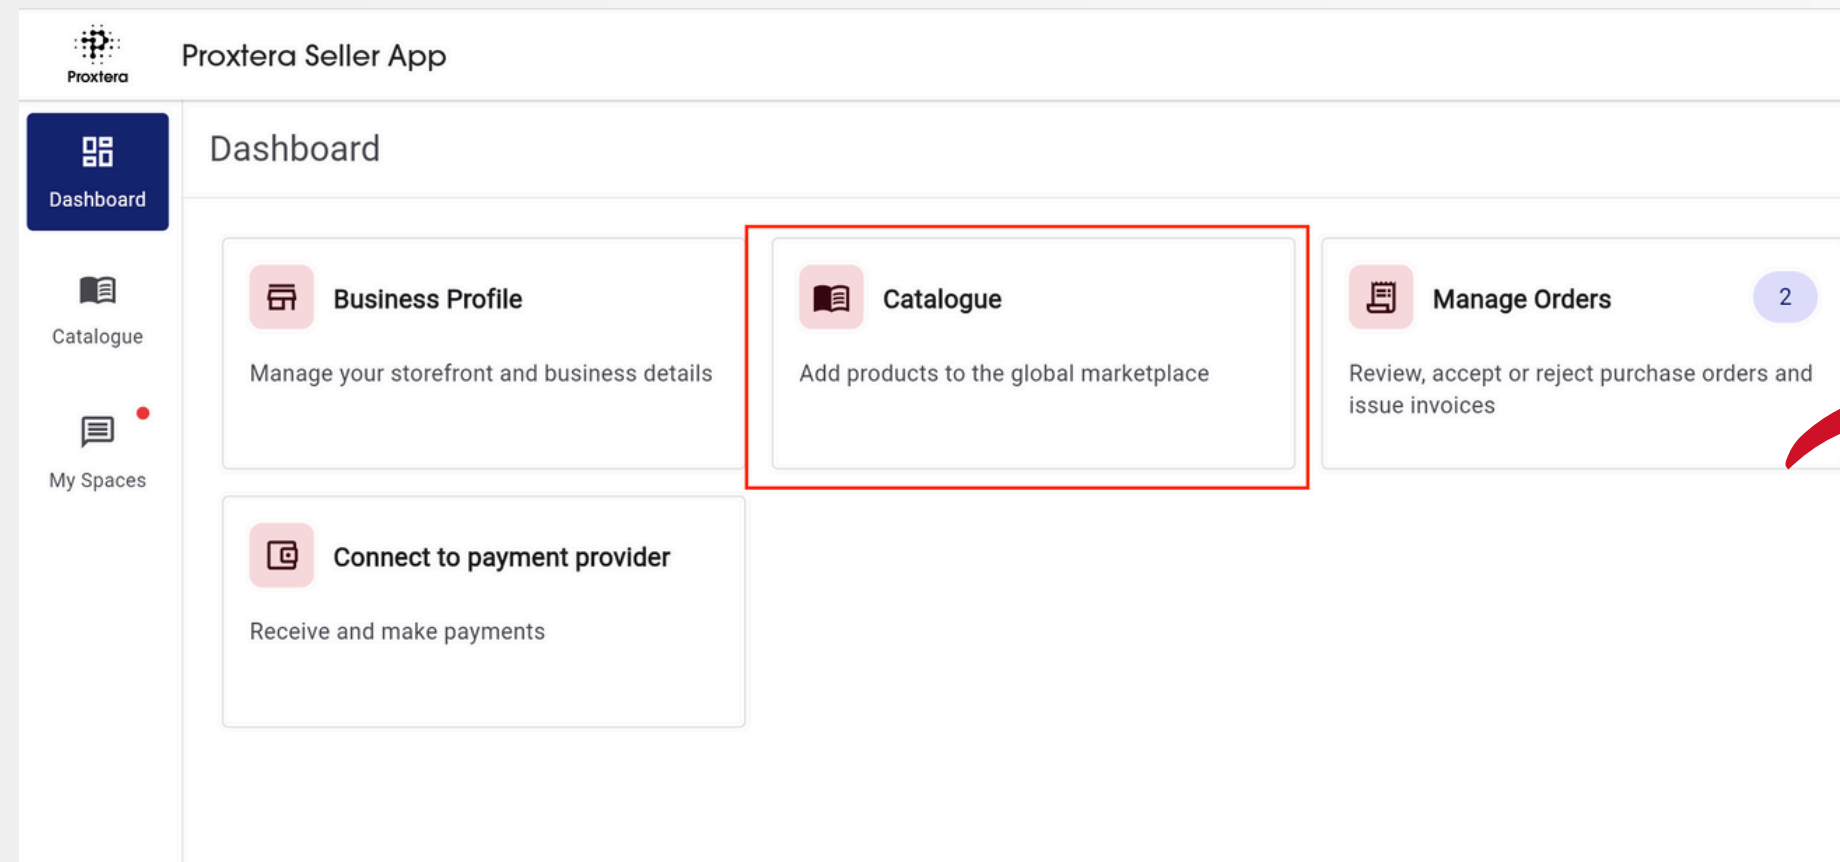

点击 Proxtera 开始列出您的产品

步骤 13: 填写卖家简介

Proxtera Seller App

Complete your business profile to access all our services and update your catalogue! [Go to Business Profile](#)

Dashboard

- Business Profile**
Manage your storefront and business details
- Catalogue**
Add products to the global marketplace
- Manage Orders**
Review, accept or reject purchase orders and issue invoices
- Enquiries**
View messages and quotation requests from buyers
- Connect to payment provider**
Receive and make payments

点击业务简介，完成卖家入驻的其余步骤

Proxtera

完善卖家业务简介的额外数据字段

- 店铺名称（如果与公司法定名称不同）
- 店铺描述
- 店铺徽标
- 店铺地址
- 证书和执照（如适用）

步骤 14: 添加目录

添加单个产品
或批量上传

上传产品后，您可以编辑或删除产品

Proxtera